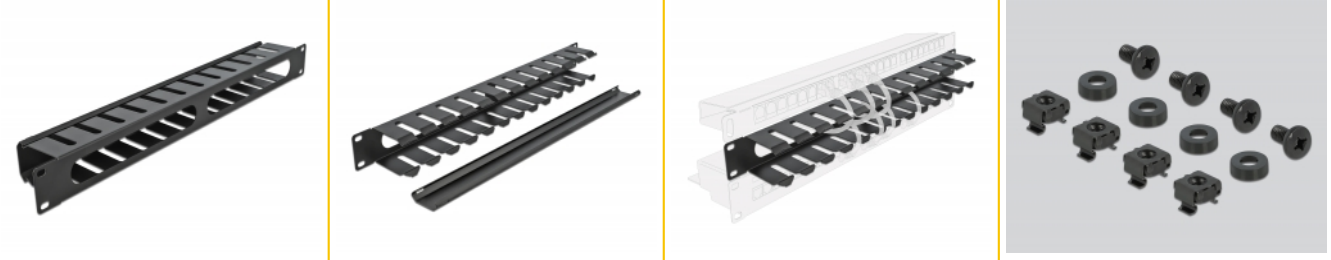

Delock 19" Cable Management Routing Panel with 2 openings 1U black

Description

This routing panel by Delock is suitable for installation in a 19" network cabinet.

Proper laying of cables

The network cables are simply routed from the front to the rear, so the view of the cables inside the network cabinet is blocked and the network cabinet leaves a tidy overall impression.

Removable cover for optimal cable management

The removable front panel hides open cables and protects them from damage.

Horizontal openings

On the rear side, the panel is equipped with two openings to allow easy cable access.

Item no. 66550

EAN: 4043619665501

Country of origin: China

Package: Box

Specification

- For mounting in 19" network cabinet, 1U
- Removable cover
- Front with two openings (190 x 27 mm)
- Colour: black
- Material: metal
- Dimensions (LxWxH): ca. 483.0 x 70.0 x 44.5 mm

Package content

- 19" routing panel
- 4 x screws
- 4 x caged nut
- 4 x washer

Images

General

Mounting type:	19 in
----------------	-------

Physical characteristics

Material:	metal
Length:	483 mm
Width:	70 mm
Height:	44.5 mm
Colour:	black