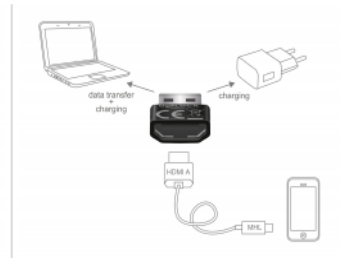

Delock Adapter HDMI-A female > USB Type-A male black

Description

This adapter by Delock can be used to convert a passive MHL cable into a USB cable. Thus the existing MHL cable could be used as USB data and charging cable. Hence you only need one cable.

Note

Not suitable for the connection of a standard HDMI cable.

Specification

- Connectors:
 - 1 x High Speed HDMI-A 19 pin female >
 - 1 x USB 2.0 Type-A male
- Supports all MHL versions
- Only for passive MHL cables without additional power supply
- Colour: black
- Dimensions (LxWxH): ca. 23.4 x 16.6 x 6.8 mm
- OS independent, no driver installation necessary

System requirements

- Passive MHL cable with HDMI-A male

Package content

- Adapter HDMI to USB

Item no. 65680

EAN: 4043619656806

Country of origin: China

Package: Retail Box

Images

General	
Supported operating system:	OS independent, no driver installation necessary
Interface	
Connector 1:	1 x USB 2.0 Type-A male
Connector 2:	1 x HDMI-A female
Physical characteristics	
Length:	23.4 mm
Width:	16.6 mm
Height:	6.8 mm
Colour:	black