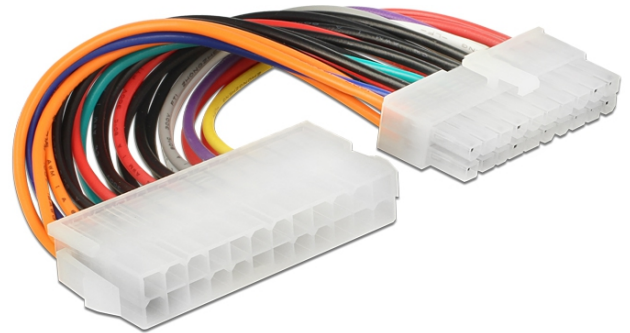

Delock ATX Cable 24-pin female to 20-pin male

Description

11 cm

Specification

Item no. 65606

EAN: 4043619656066

Country of origin: China

Package: • Poly bag