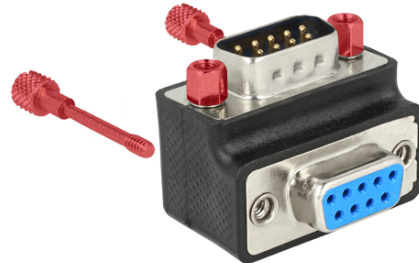

# Delock Adapter D-Sub 9 pin male > female 270° angled Nut and Screw changeable

## Description

This adapter by Delock allows to change the angle of a serial connection by 270°. Thus, a serial cable can be easily connected without any problem in case the existing serial female port is difficult to access. Furthermore it is possible to change the screws and nuts against each other.

## Specification

- Connectors:
  - 1 x D-Sub 9 pin male >
  - 1 x D-Sub 9 pin female
- Female port 270° angled
- Colour: black
- Dimensions (LxWxH): ca. 33 x 25.4 x 25.4 mm

## Package content

- Adapter D-Sub 9 pin