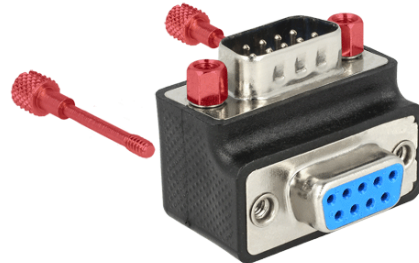

Delock Adapter D-Sub 9 pin male > female 90° angled Nut and Screw changeable

Description

This adapter by Delock allows to change the angle of a serial connection by 90°. Thus, a serial cable can be easily connected without any problem in case the existing serial female port is difficult to access. Furthermore it is possible to change the screws and nuts against each other.

Specification

- Connectors:
 - 1 x D-Sub 9 pin male >
 - 1 x D-Sub 9 pin female
- Female port 90° angled
- Colour: black
- Dimensions (LxWxH): ca. 33 x 25.4 x 25.4 mm

System requirements

- One free D-Sub 9 pin female

Package content

- Adapter D-Sub 9 pin

Item no. 65593

EAN: 4043619655939

Country of origin: China

Package: • Zip poly bag

Images