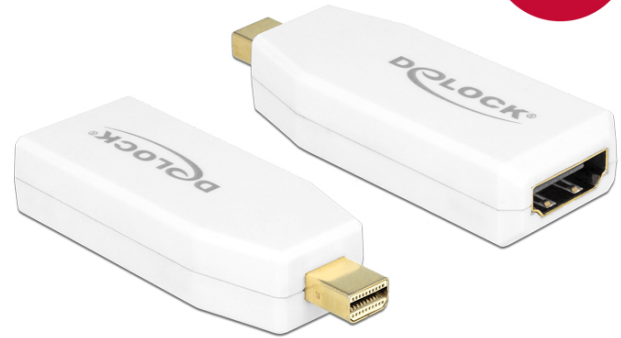

# Delock Adapter mini DisplayPort 1.2 male > HDMI female 4K Passive white

## Description

This adapter by Delock enables the connection of an HDMI monitor to the system via a free mini DisplayPort interface. The adapter supports a resolution up to 4K Ultra HD at 30 Hz and is backward compatible to Full-HD 1080p.

## Specification

- Connectors:  
1 x mini DisplayPort 20 pin male >  
1 x HDMI-A 19 pin female
- Chipset: Parade PS8402A
- DisplayPort 1.2 and High Speed HDMI specification
- Passive converter (level shifter), suitable only for graphics cards with DP++ output
- Resolution up to 3840 x 2160 @ 30 Hz (depending on the system and the connected hardware)
- Supports 3D displays (1080p @ 120 Hz)
- Gold-plated connectors
- Dimensions incl. connector (LxWxH): ca. 61 x 22 x 12 mm
- Colour: white
- OS independent, no driver installation necessary