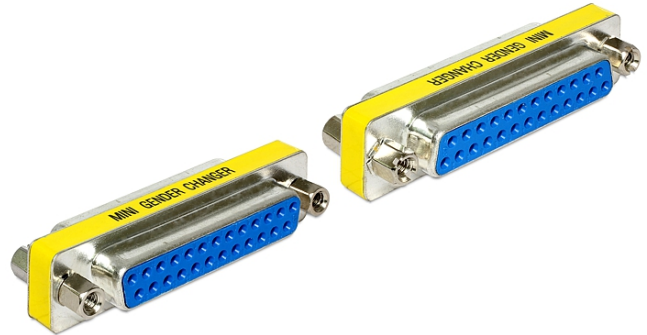

# Delock D-Sub 25 pin female > female Gender Changer

## Description

This Gender Changer by Delock enables you to change the D-Sub 25 pin male port into a female port.

## Specification

- Connector: D-Sub 25 pin female > D-Sub 25 pin female
- Gender Changer
- D-Sub 25 ports with screws and nuts
- Connector nickel-plated
- Dimensions (LxWxH): ca. 52 x 17 x 12 mm

## System requirements

- A free D-Sub 25 pin interface