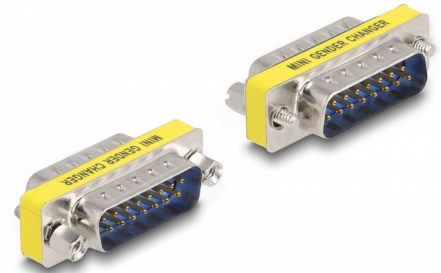

# Delock D-Sub 15 pin male > male Gender Changer

## Description

This Gender Changer by Delock enables you to change the D-Sub 15 pin female port into a male port.

**Item no. 65479**

EAN: 4043619654796

Country of origin: China

Package: Zip poly bag

## Specification

- Connector: D-Sub 15 pin (2 rows) male > D-Sub 15 pin (2 rows) male
- Gender Changer
- D-Sub 15 ports with screws and nuts
- Connector nickel-plated
- Dimensions (LxWxH): ca. 39 x 17 x 12 mm

## System requirements

- A free D-Sub 15 pin (2 rows) interface