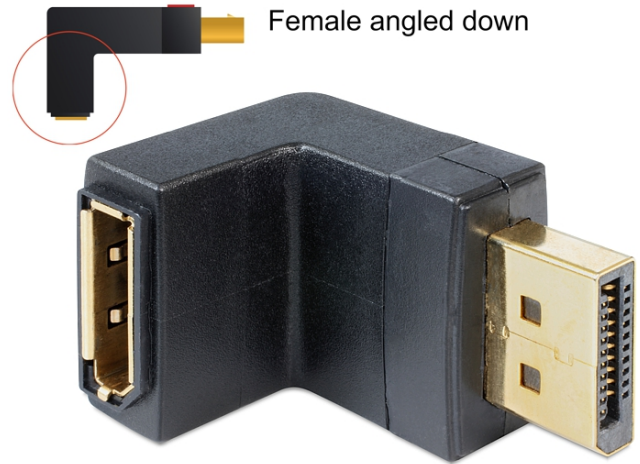

Delock Adapter DisplayPort 1.1 male > DisplayPort female angled down

Description

This DisplayPort adapter by Delock enables you to lead the female port of your DisplayPort devices, e.g. flat screen etc. 90° down. Thus you can connect your DisplayPort cable without any problem in case the existing DP female port is difficult to access.

Specification

- Connector: DisplayPort male > DisplayPort female
- Female port 90° angled down.
- DisplayPort plug with button
- Gold-plated connector
- Dimension: ca. 40 x 25 x 11 mm
- Colour: black

Package content