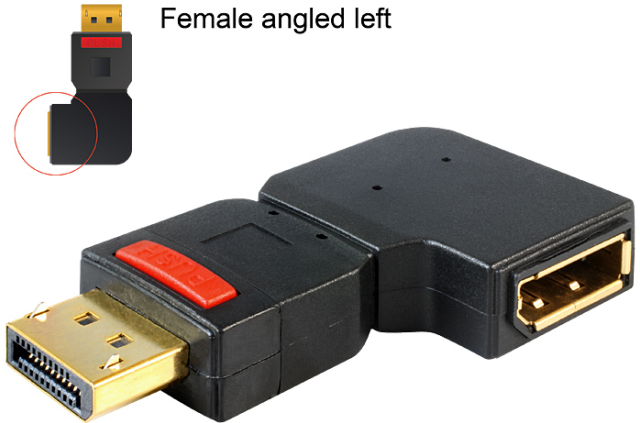

Delock Adapter DisplayPort 1.1 male > DisplayPort female angled left

Description

This DisplayPort adapter by Delock enables you to lead the female port of your DisplayPort devices, e.g. flat screen etc. 90° leftwards. Thus you can connect your DisplayPort cable without any problem in case the existing DP female port is difficult to access.

Specification

- Connector: DisplayPort male > DisplayPort female
- Female port 90° angled leftwards.
- DisplayPort plug with button
- Gold-plated connector
- Dimension: ca. 61 x 34 x 11 mm
- Colour: black