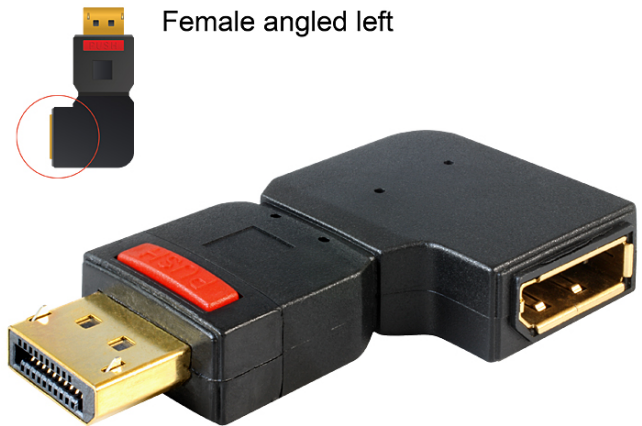

# Delock Adapter DisplayPort 1.1 male > DisplayPort female angled left

## Description

This DisplayPort adapter by Delock enables you to lead the female port of your DisplayPort devices, e.g. flat screen etc. 90° leftwards. Thus you can connect your DisplayPort cable without any problem in case the existing DP female port is difficult to access.

## Specification

- Connector: DisplayPort male > DisplayPort female
- Female port 90° angled leftwards.
- DisplayPort plug with button
- Gold-plated connector
- Dimension: ca. 61 x 34 x 11 mm
- Colour: black