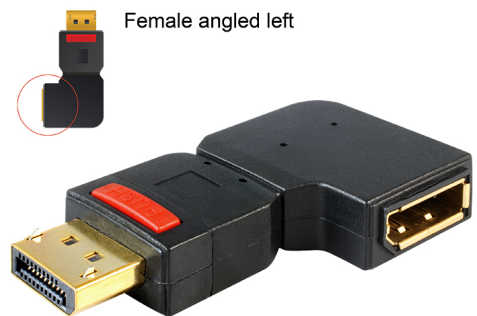

Delock Adapter DisplayPort male > DisplayPort female angled left

Description

This DisplayPort adapter by Delock enables you to lead the female port of your DisplayPort devices, e.g. flat screen etc. 90° leftwards. Thus you can connect your DisplayPort cable without any problem in case the existing DP female port is difficult to access.

Item no. 65377

EAN: 4043619653775

Country of origin: China

Package: Zip poly bag

Technical details

- Connector: DisplayPort male > DisplayPort female
- Female port 90° angled leftwards.
- DisplayPort plug with button
- Resolution depending on the system and the connected hardware
- Pin assignment: 1:1
- Gold-plated connector
- Dimension: ca. 61 x 34 x 11 mm
- Colour: black