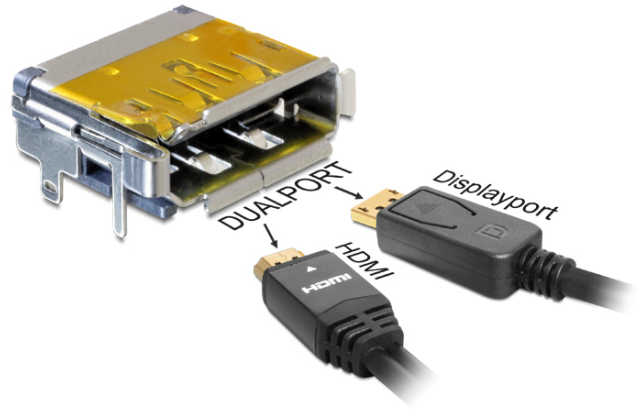

Delock Connector Dualport female HDMI + DisplayPort

Description

Specification

Item no. 65286

EAN: 4043619652860

Country of origin: TAIWAN,
PROVINCE OF CHINA

Package: • Poly bag