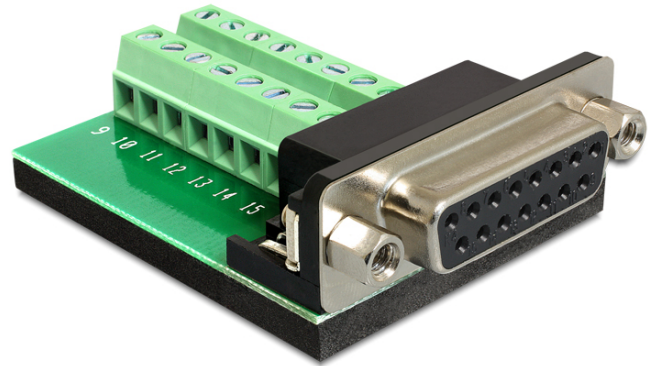

## Delock Terminal block > D-Sub 15 pin Gameport female

### Description

This Gameport to Terminal block adapter is made for special industrial application e.g. for connecting single wires with open cable heads.

### Specification

- Gameport female (double-row 15 pin)
- 16 pin Terminal block
- Pitch 3.81 mm