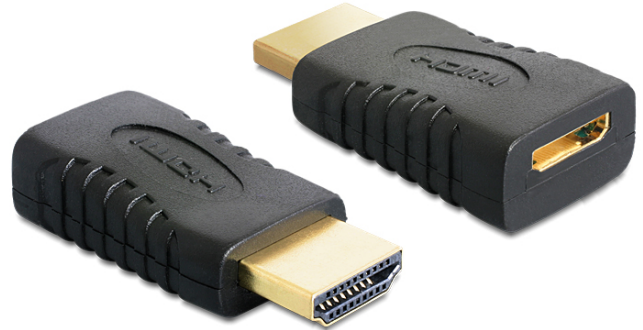

## Delock Adapter High Speed HDMI - A male > C female

### Description

### Specification

Item no. 65262

EAN: 4043619652624

Country of origin: China

Package: Poly bag