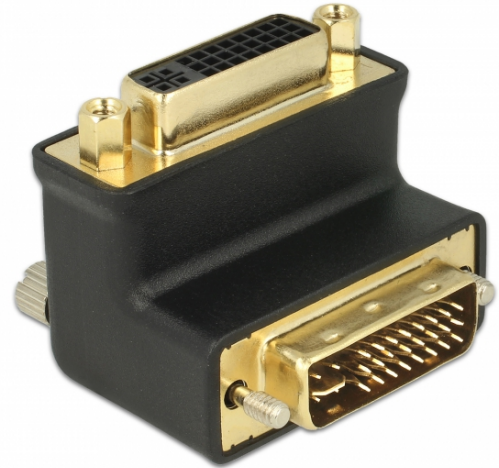

Delock Adapter DVI 24+5 pin male > female right angled

Description

This DVI adapter by Delock enables to lead the female port of DVI 24+5 pin devices, e.g. flat screen, etc. 90° rightwards. Thus DVI cable can be connected without any problem in case the existing DVI female port is difficult to access.

Specification

- Connectors:
 - 1 x DVI 24+5 pin male >
 - 1 x DVI 24+5 pin female
- Female port 90° rightwards

System requirements

- A free DVI 24+5 pin female port

Package content

- Adapter

Item no. 65173

EAN: 4043619651733