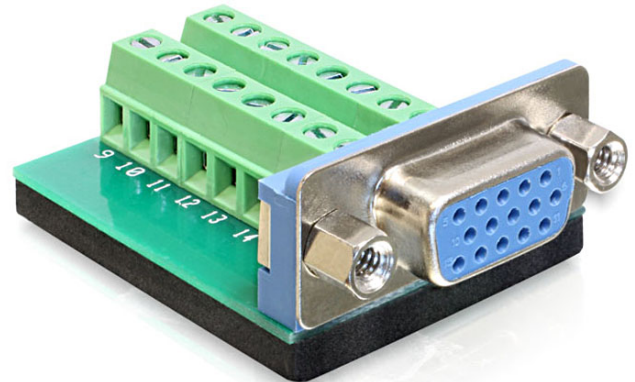

## Delock Adapter VGA female > Terminal Block

### Description

This VGA to Terminal Block adapter is made for special industrial application e.g. for connecting single wires with open cable heads.

### Specification

- VGA 15pin interface
- 16pin Terminal Block
- Pitch 3.81

### Package content

- Adapter

Item no. 65170

EAN: 4043619651702

Country of origin: China

Package: • Poly bag