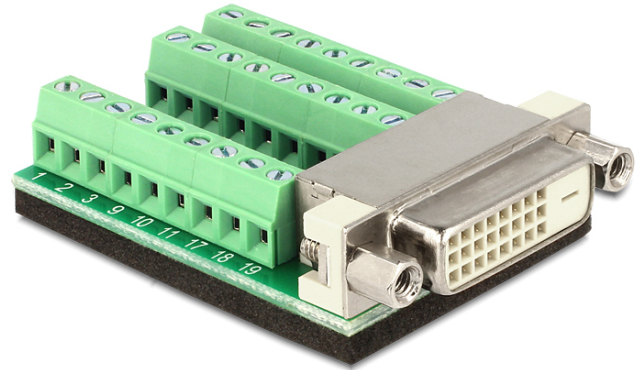

Delock Adapter DVI 24 female > Terminal Block 27pin

Description

Specification

Item no. 65169

EAN: 4043619651696

Country of origin: China

Package: • Poly bag