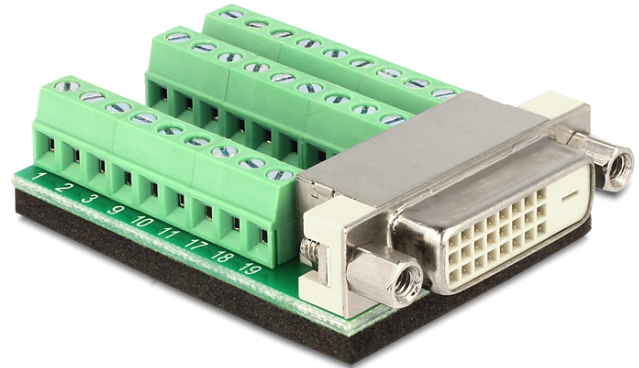

## Delock Adapter DVI 24 female > Terminal Block 27pin

### Description

### Specification

Item no. 65169

EAN: 4043619651696

Country of origin: China

Package: Zip poly bag