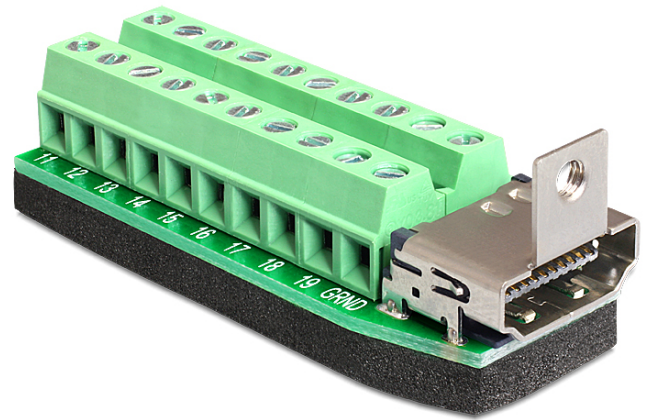

## Delock Adapter HDMI female > Terminal Block 20pin

### Description

### Specification

Item no. 65168

EAN: 4043619651689

Country of origin: China

Package: • Poly bag