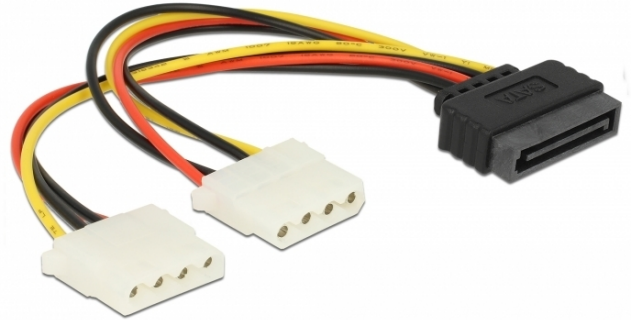

## Delock Cable Power SATA 15pin > 2x 4pin Molex female 20cm

### Description

20 cm

### Specification

Item no. 65159

EAN: 4043619651597

Country of origin: China

Package: • Poly bag