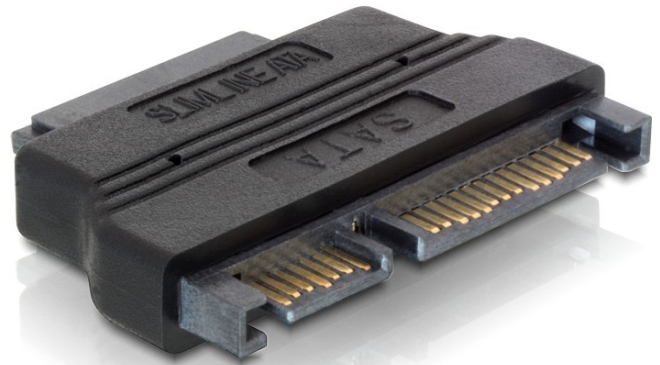

## Delock Adapter SATA 22 pin > Slim SATA 13 pin

### Description

This adapter by Delock enables you to connect a DVD / CD drive with Slim SATA 13 pin interface. Afterwards you can connect the adapter to your power supply and your motherboard, by using optional connection cables.

### Specification

- Connector: SATA 22 pin male > Slim SATA 6+7 pin female
- For 5 V devices
- Gold-plated pins