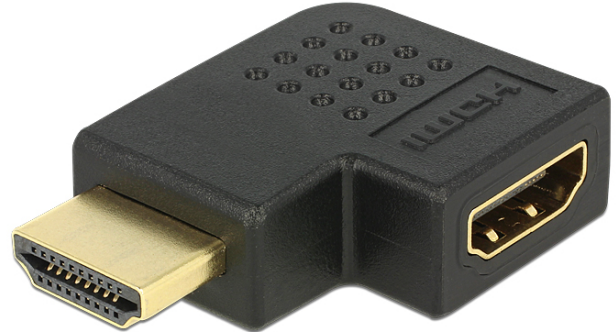

## Delock Adapter HDMI male to HDMI female 90° left

### Description

This HDMI adapter by Delock enables to lead the female port of an HDMI devices, e.g. flat screen, etc. 90° leftwards. Thus you can connect a HDMI cable without any problem in case the existing HDMI female port is difficult to access.

### Specification

- Connectors:
  - 1 x HDMI male >
  - 1 x HDMI female
- Female port 90° leftwards