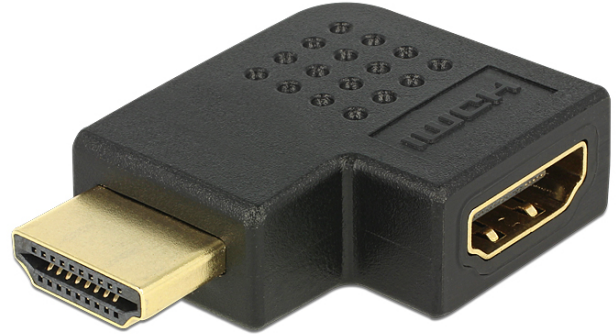

Delock Adapter HDMI male > HDMI female 90° left

Description

Specification

Item no. 65077

EAN: 4043619650774

Country of origin: China

Package: • Poly bag