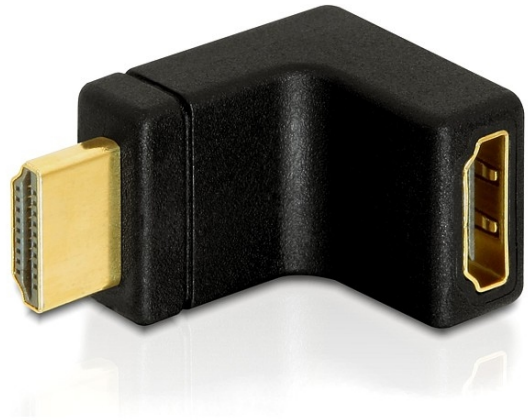

Delock Adapter HDMI male > HDMI female 90° up

Description

Specification

Item no. 65072

EAN: 4043619650729

Country of origin: CHINA

Package: • Poly bag