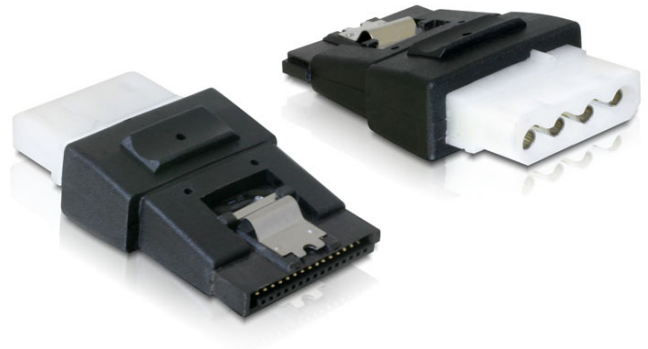

Delock Adapter Power 4pin Molex female > SATA power 15pin female with clip

Description

Specification

Item no. 65046

EAN: 4043619650460

Country of origin: China

Package: • Poly bag