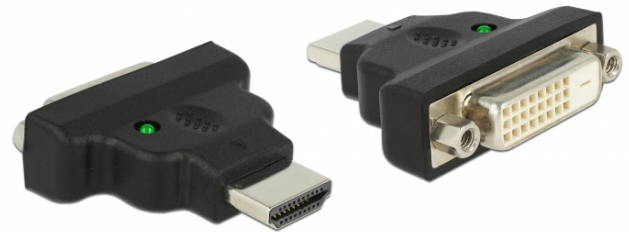

## Delock Adapter HDMI male > DVI-25pin female with LED

### Specification

Item no. 65020

EAN: 4043619650200

Country of origin: China

Package: • Poly bag