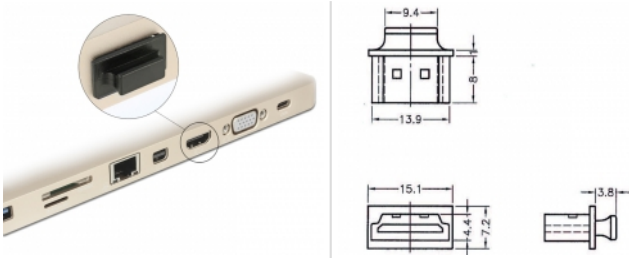

Delock Dust Cover for HDMI-A female with grip 10 pieces black

Description

With this dust cover by Delock the female port is protected from dirt or damage. The application of the dust cover keeps the sensitive connectors ready for use in the long-term, especially in dusty environments and in the industrial sector.

Specification

- Dust cover male for HDMI-A female
- With grip
- Material: PE
- Colour: black
- Dimensions (LxWxH): ca. 15.1 x 11.8 x 7.2 mm

Package content

- 10 x dust cover

Item no. 64029

EAN: 4043619640294

Country of origin: Taiwan, Republic of China

Package: • Poly bag

Images

General

Style: With grip

Interface

connector: 1 x HDMI-A female

Physical characteristics

Material: PE

Length: 15,1 mm

Width: 11,8 mm

Height: 7.2 mm

Colour: black