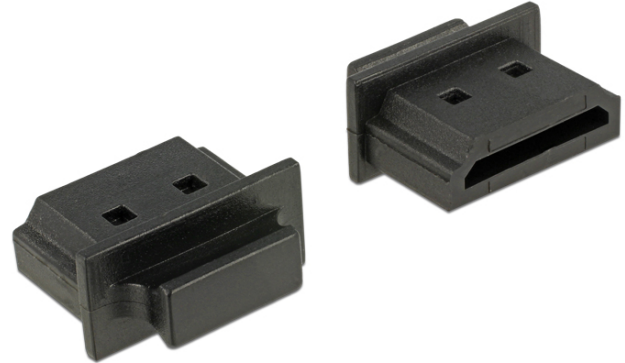

Delock Dust Cover for HDMI-A female with grip 10 pieces black

Description

With this dust cover by Delock the female port is protected from dirt or damage. The application of the dust cover keeps the sensitive connectors ready for use in the long-term, especially in dusty environments and in the industrial sector.

Specification

- Dust cover male for HDMI-A female
- With grip
- Material: PE
- Colour: black
- Dimensions (LxWxH): ca. 15.1 x 11.8 x 7.2 mm

Package content

- 10 x dust cover

Item no. 64029

EAN: 4043619640294

Country of origin: Taiwan, Republic of China

Package: • Poly bag

Images

General

Style: With grip

Interface

connector: 1 x HDMI-A female

Physical characteristics

Material: PE

Length: 15,1 mm

Width: 11,8 mm

Height: 7.2 mm

Colour: black