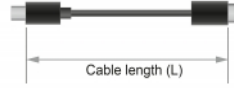

### Predmet br. 63950

EAN: 4043619639502

Zemlja podrijetla: China

Pakiranje: Retail Box

Slike

EASY-USB

PCB with both sided contacts

contacts

EASY-USB

**General**

Function:	Plug & Play Remote Wake-Up IrDA 115K Baud Custom Baud Enable
Specification:	RS-232 (EIA / TIA) USB 2.0
Supported operating system:	Windows 7 32-bit Windows 7 64-bit Windows 8.1 32-bit Windows 8.1 64-bit Windows 10 32-bit Windows 10 64-bit ex Linux Kernel 2.6.x

**Physical characteristics**

Connector color:	nero
Materiale custodia:	Plastic
Cable colour:	black
Cable length incl. connector:	ca. 60 cm
Tipo di vite:	#4-40 UNC