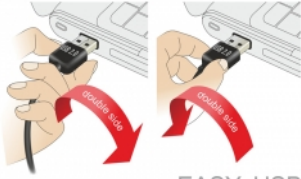

### Predmet br. 63950

EAN: 4043619639502

Zemlja podrijetla: China

Pakiranje: Retail Box

Slike

EASY-USB

PCB with both sided contacts

contacts

EASY-USB

**General**

Function:	Plug & Play Remote Wake-Up IrDA 115K Baud Custom Baud Enable
Specification:	RS-232 (EIA / TIA) USB 2.0
Supported operating system:	Windows 7 32-bit Windows 7 64-bit Windows 8.1 32-bit Windows 8.1 64-bit Windows 10 32-bit Windows 10 64-bit ex Linux Kernel 2.6.x