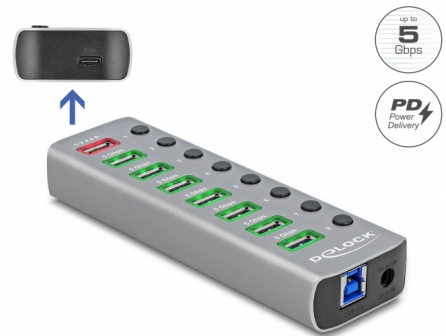

Delock USB 5 Gbps Hub with 7 Ports + 1 Fast Charging Port + 1 USB-C™ PD 3.0 Port with Switch and Illumination

Description

This solid USB hub by Delock with **metal housing** can be connected to a computer via the USB Type-A interface. It expands the computer by **7 USB Type-A** ports. Connected devices such as smartphones can be charged or data can be transferred at **5 Gbps**.

Additional fast charging port and USB-C™ PD 3.0 port

Another USB Type-A port offers the possibility to charge devices, such as smartphones with up to **2.4 A**.

The USB Type-C™ PD port offers up to **12 V and 2.25 A** output power, so laptops can also be charged.

LED illumination and switch

Each port can be turned on or off individually by using the switches. In addition, each USB Type-A port has a frame that lights up as soon as the port is activated.

Item no. 63264

EAN: 4043619632640

Country of origin: China

Package: Retail Box

Technical details

- Connectors:
 - 1 x USB 5 Gbps Type-B female
 - 7 x USB 5 Gbps Type-A female
 - 1 x USB Type-A charging port (max. 5 V / 2.4 A)
 - 1 x USB Type-C™ female PD 3.0 (max. 12 V / 2.25 A)
 - 1 x 12 V DC jack
- Chipset: Genesys Logic GL3510, GL888F, IP6528AC
- Data transfer rate up to 5 Gbps
- LED illumination on the USB Type-A ports
- Robust metal housing
- Power supply: Self-powered
- Dimensions (LxWxH): ca. 144 x 46 x 21 mm
- Colour: grey