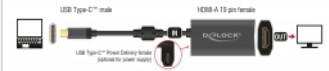

Package content

- USB-C™ to HDMI adapter

Item no. 62988

EAN: 4043619629886

Country of origin: China

Package: Retail Box

Images

General	
Function:	Plug & Play
Specification:	DisplayPort 1.2 High Speed HDMI with Ethernet HDCP 1.4 HDCP 2.2
Supported operating system:	Android 6.0 or above Chrome OS Linux Kernel 4.3 or above Mac OS 10.12 or above Windows 10 32-bit Windows 10 64-bit Windows 10 Mobile Windows 7 32-bit Windows 7 64-bit Windows 8.1 32-bit Windows 8.1 64-bit iPad Pro (2018)
Interface	
Output:	1 x HDMI-A 19 pin female
Input:	1 x USB Type-C™ female (power supply) 1 x USB Type-C™ male
Technical characteristics	
Chipset:	Parade PS176 VIA VL100
Maximum screen resolution:	4096 x 2160 @ 60 Hz
Signal transmission:	video audio
Physical characteristics	
Ferrite core:	1 x
Housing material:	Aluminium
Cable length:	20 cm
Connector finishing:	nickel-plated
Colour:	dark grey