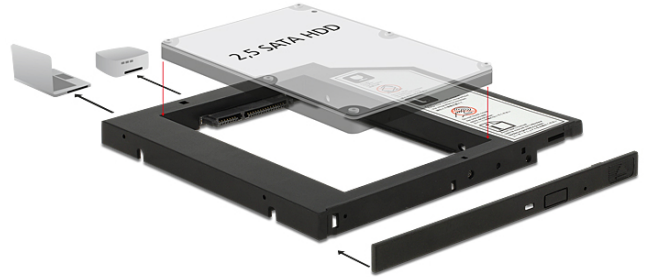

Delock Slim SATA 5.25" Installation Frame (10 mm) for 1 x 2.5" SATA HDD up to 9.5 mm

Description

This installation frame by Delock in slim-format can be installed into a 5.25" SATA slim bay in order to operate a 2.5" SATA HDD. The included universal front panel can be used e.g. to install the frame into a Mini PC or if the existing front panel of the laptop does not fit.

Specification

- Connectors:
 - 1 x SATA 22 pin receptacle
 - 1 x Slim SATA 13 pin male
- For the installation into a slim 5.25" bay
- Suitable for 2.5" SATA HDD / SSD:
 - HDD height: 7 and 9.5 mm
 - SATA HDD / SSD up to 6 Gb/s
 - HDD / SSD up to 3 TB
 - supports 5 V HDD / SSD
- Dimensions (LxWxH): ca. 128 x 128 x 10 mm
- OS independent, no driver installation necessary

System requirements

- A free slim SATA 5.25" bay

Package content

- Slim SATA 5.25" installation frame
- Universal front panel
- Screws

Item no. 62669

EAN: 4043619626694

Country of origin: China

Package: Retail Box