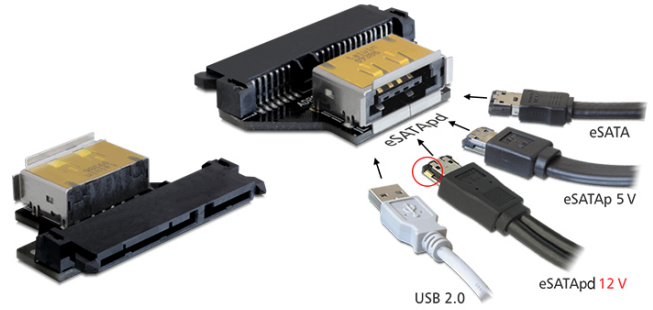

Delock Adapter SATA 22 pin female > eSATApd female

Description

Specification

Item no. 61873

EAN: 4043619618736

Country of origin: China

Package: • Poly bag

Images