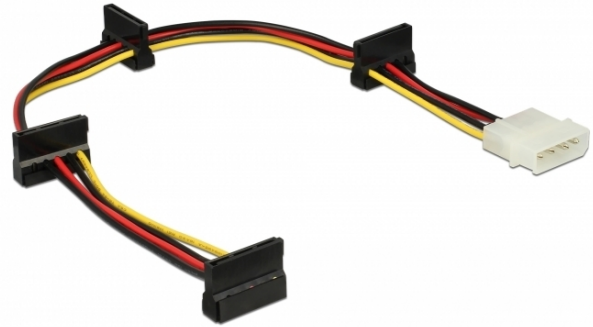

Delock Cable Power Molex 4 pin plug > 4 x SATA 15 pin receptacle 40 cm

Description

This power cable can be connected to 4 SATA devices and supplies power via one Molex 4 pin port of a power supply.

40 cm

Specification

- Power connector for 4 x SATA devices
- Connector:
1 x Molex 4 pin plug >
4 x SATA 15 pin receptacle
- Cable gauge: 18 AWG
- Cable colour: multicolour
- Length incl. connector: ca. 40 cm

System requirements

- A free Molex 4 pin receptacle

Package content

- Power cable

Item no. 60142

EAN: 4043619601424

Country of origin: China

Package: Zip poly bag

Images

Interface	
Connector 1:	1 x 4 pin power connector male
Connector 2:	4 x SATA 15 pin receptacle
Physical characteristics	
Cable colour:	multi colored
Conductor gauge:	18 AWG
Length:	40 cm