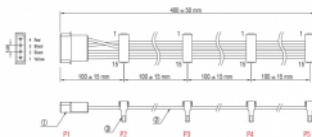

## Description

This power cable can be connected to 4 SATA devices and supplies power via one Molex 4 pin port of a power supply.

ca. 40 cm

## Specification

- Power connector for 4 x SATA devices
- Connector:  
1 x Molex 4 pin plug >  
4 x SATA 15 pin receptacle
- Cable gauge: 18 AWG
- Cable colour: multicolour
- Length incl. connector: ca. 40 cm

## Images

Interface	
Connector 1:	1 x 4 pin power connector male
Connector 2:	4 x SATA 15 pin receptacle
Physical characteristics	
Cable colour:	multi colored
Conductor gauge:	18 AWG
Length:	40 cm