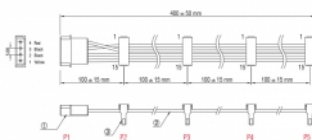

Delock Cable Power Molex 4 pin plug > 4 x SATA 15 pin receptacle 40 cm

Description

This power cable can be connected to 4 SATA devices and supplies power via one Molex 4 pin port of a power supply.

40 cm

Specification

- Power connector for 4 x SATA devices
- Connector:
1 x Molex 4 pin plug >
4 x SATA 15 pin receptacle
- Cable gauge: 18 AWG
- Cable colour: multicolour
- Length incl. connector: ca. 40 cm

System requirements

- A free Molex 4 pin receptacle

Package content

- Power cable

Item no. 60142

EAN: 4043619601424

Country of origin: China

Package: Zip poly bag

Images

Interface	
Connector 1:	1 x 4 pin power connector male
Connector 2:	4 x SATA 15 pin receptacle
Physical characteristics	
Cable colour:	multi colored
Conductor gauge:	18 AWG
Length:	40 cm