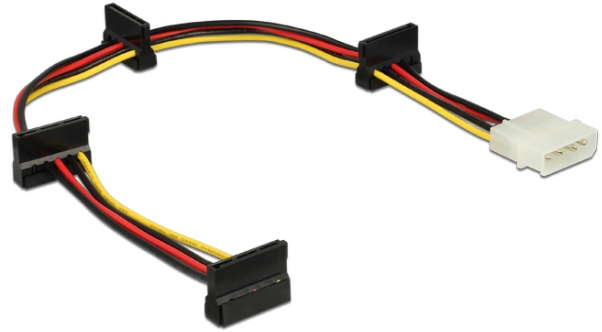

# Delock Cable Power Molex 4 pin plug > 4 x SATA 15 pin receptacle 40 cm

## Description

This power cable can be connected to 4 SATA devices and supplies power via one Molex 4 pin port of a power supply.

ca. 40 cm

## Specification

- Power connector for 4 x SATA devices
- Connector:  
1 x Molex 4 pin plug >  
4 x SATA 15 pin receptacle
- Cable gauge: 18 AWG
- Cable colour: multicolour
- Length incl. connector: ca. 40 cm

## Images

Interface	
Connector 1:	1 x 4 pin power connector male
Connector 2:	4 x SATA 15 pin receptacle
Physical characteristics	
Cable colour:	multi colored
Conductor gauge:	18 AWG
Length:	40 cm