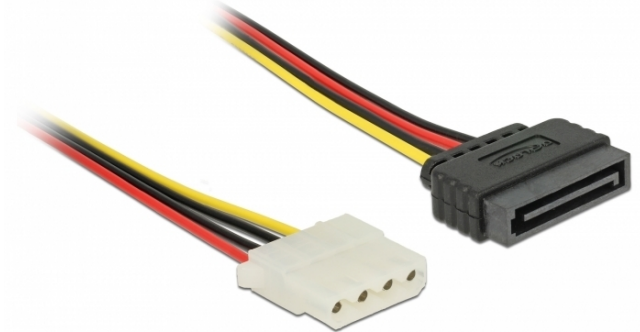

Delock Power Cable SATA 15 pin female > 4 pin female 100 cm

Description

This power cable enables you to connect a device with 4 pin power connector to a PC power supply with SATA 15 pin interface.

ca. 1 m

Specification

- Connector: 15 pin SATA female > 4 pin female
- Power connector for 4 pin
- Cable gauge: 18 AWG
- Cable length: ca. 100 cm

Package content

- SATA power cable

Item no. 60140

EAN: 4043619601400