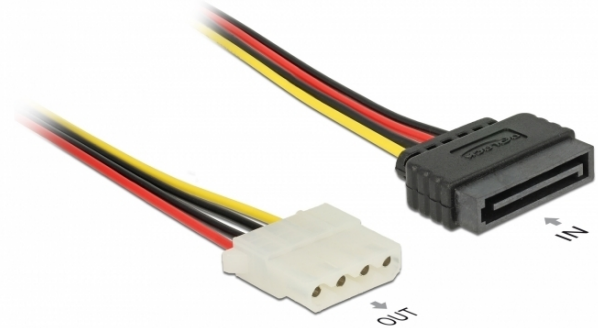

## Delock Power Cable SATA 15 pin male > 4 pin female 100 cm

### Description

This power cable enables you to connect a device with 4 pin power connector to a PC power supply with SATA 15 pin interface.

1 m

### Specification

- Connector: 15 pin SATA male > 4 pin female
- Power connector for 4 pin
- Cable gauge: 20 AWG
- Cable length: ca. 100 cm

### Package content

- SATA power cable