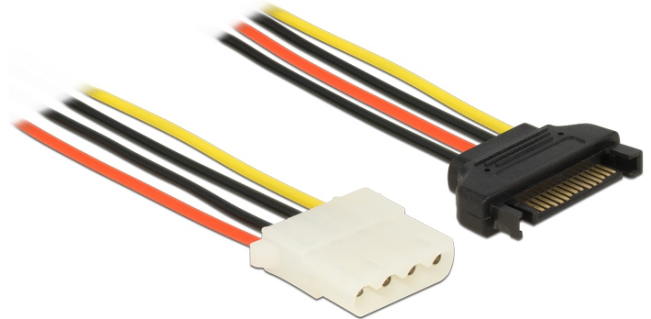

Delock Power Cable SATA 15 pin female > 4 pin female 70 cm

Description

This power cable enables you to connect a device with 4 pin power connector to a PC power supply with SATA 15 pin interface.

ca. 70 cm

Specification

- Connector: 15 pin SATA female > 4 pin female
- Power connector for 4 pin
- Cable gauge: 18 AWG
- Cable length: ca. 70 cm

Package content

- SATA power cable

Item no. 60138

EAN: 4043619601387