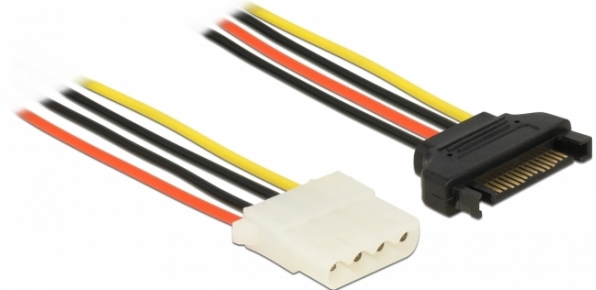

Delock Power Cable SATA 15 pin male > 4 pin female 50 cm

Beskrivning

This power cable enables you to connect a device with 4 pin power connector to a PC power supply with SATA 15 pin interface.

50 cm

Specifikationer

- Connector: 15 pin SATA male > 4 pin female
- Power connector for 4 pin
- Cable gauge: 18 AWG
- Cable length: ca. 50 cm

Paketets innehåll

- SATA power cable

Artikelnummer 60137

EAN: 4043619601370

Ursprungsland: China

Paket: Zippåse

Bilder