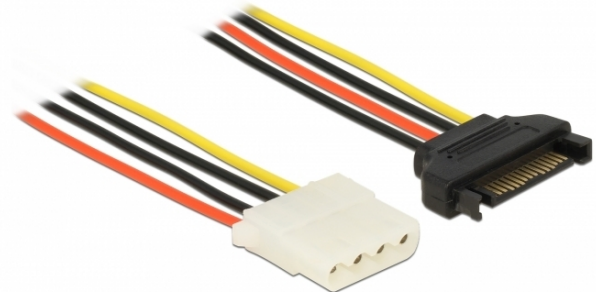

## Delock Power Cable SATA 15 pin male > 4 pin female 50 cm

### Opis

This power cable enables you to connect a device with 4 pin power connector to a PC power supply with SATA 15 pin interface.

50 cm

### Specyfikacja

- Connector: 15 pin SATA male > 4 pin female
- Power connector for 4 pin
- Cable gauge: 18 AWG
- Cable length: ca. 50 cm

### Zawartość opakowania

- SATA power cable