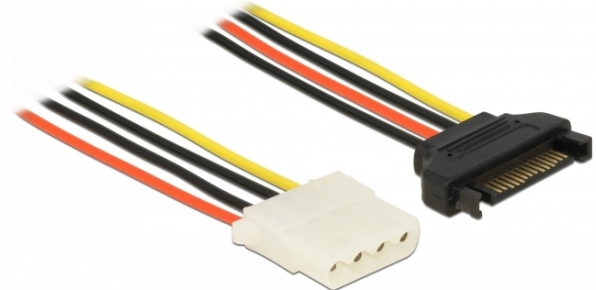

Delock Power Cable SATA 15 pin male > 4 pin female 50 cm

Opis

This power cable enables you to connect a device with 4 pin power connector to a PC power supply with SATA 15 pin interface.

50 cm

Tehnički podaci

- Connector: 15 pin SATA male > 4 pin female
- Power connector for 4 pin
- Cable gauge: 18 AWG
- Cable length: ca. 50 cm

Sadržaj pakiranja

- SATA power cable

Predmet br. 60137

EAN: 4043619601370

Zemlja podrijetla: China

Pakiranje: Plastična vrećica sa zip zatvaračem

Slike