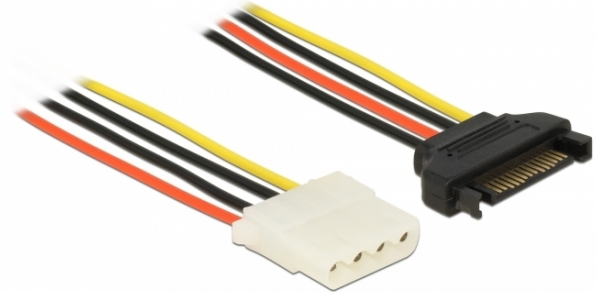

Delock Power Cable SATA 15 pin male > 4 pin female 50 cm

Description

This power cable enables you to connect a device with 4 pin power connector to a PC power supply with SATA 15 pin interface.

50 cm

Spécifications techniques

- Connector: 15 pin SATA male > 4 pin female
- Power connector for 4 pin
- Cable gauge: 18 AWG
- Cable length: ca. 50 cm

Contenu de l'emballage

- SATA power cable

N° produit 60137

EAN: 4043619601370

Pays d'origine: China

Emballage: Sac polyvalent à fermeture éclair

Image