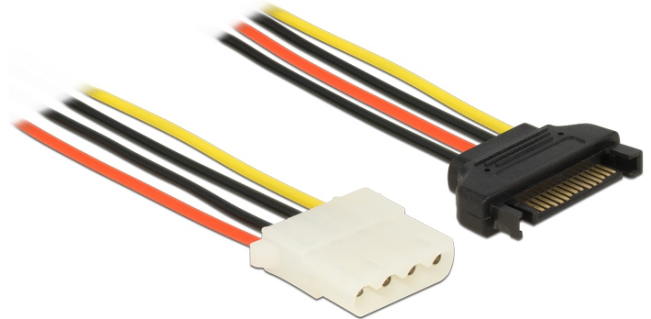

## Delock Power Cable SATA 15 pin male > 4 pin female 50 cm

### Description

This power cable enables you to connect a device with 4 pin power connector to a PC power supply with SATA 15 pin interface.

ca. 50 cm

### Specification

- Connector: 15 pin SATA male > 4 pin female
- Power connector for 4 pin
- Cable gauge: 18 AWG
- Cable length: ca. 50 cm

### Package content

- SATA power cable

Item no. 60137

EAN: 4043619601370

Country of origin: China

Package: • Poly bag