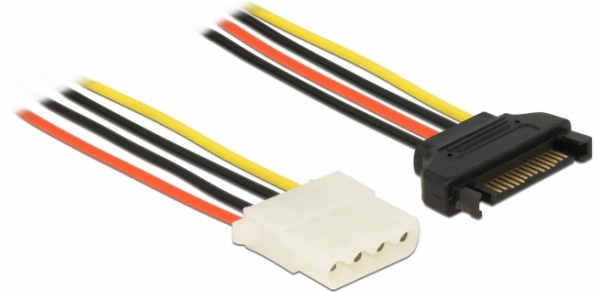

Delock Power Cable SATA 15 pin male > 4 pin female 50 cm

Description

This power cable enables you to connect a device with 4 pin power connector to a PC power supply with SATA 15 pin interface.

50 cm

Specification

- Connector: 15 pin SATA male > 4 pin female
- Power connector for 4 pin
- Cable gauge: 18 AWG
- Cable length: ca. 50 cm

Package content

- SATA power cable

Item no. 60137

EAN: 4043619601370

Country of origin: China