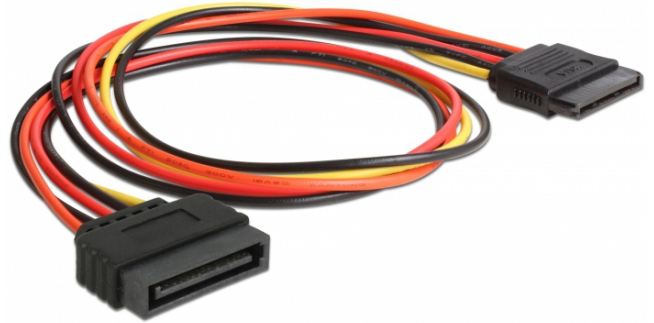

# Delock Extension Cable Power SATA 15 Pin male > SATA 15 Pin female 50 cm

## Description

This cable can be used for the extension of the SATA power interface.

ca. 50 cm

## Specification

- Connector: SATA 15 pin male > SATA 15 pin female
- Cable gauge: 18 AWG
- Cable length incl. connector: ca. 50 cm