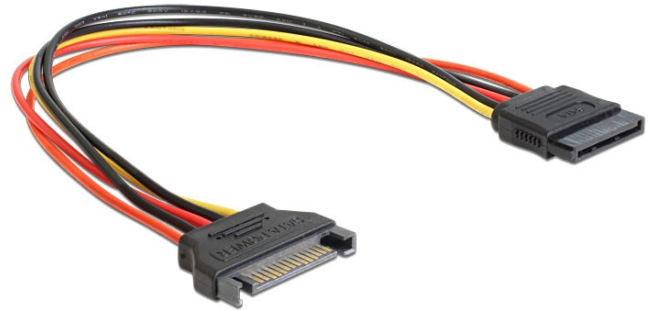

Delock Extension Cable Power SATA 15 Pin male > SATA 15 Pin female 30 cm

Description

This cable can be used for the extension of the SATA power interface.

30 cm

Specification

- Connector: SATA 15 pin male > SATA 15 pin female
- Cable gauge: 18 AWG
- Cable length incl. connector: ca. 30 cm

System requirements

- One free SATA port

Package content

- Extension cable

Item no. 60131

EAN: 4043619601318

Country of origin: China

Package: Zip poly bag