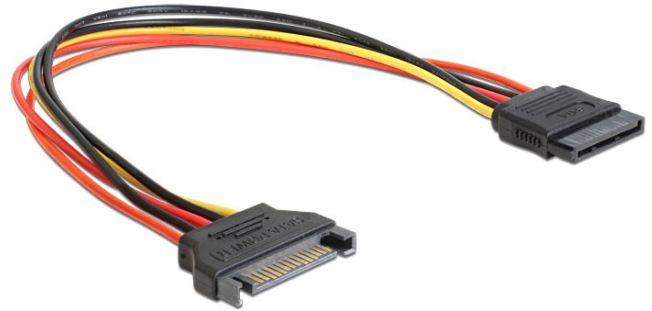

Delock Extension Cable Power SATA 15 Pin male > SATA 15 Pin female 30 cm

Description

This cable can be used for the extension of the SATA power interface.

30 cm

Specification

- Connector: SATA 15 pin male > SATA 15 pin female
- Cable gauge: 18 AWG
- Cable length incl. connector: ca. 30 cm

System requirements

- One free SATA port

Package content

- Extension cable

Item no. 60131

EAN: 4043619601318

Country of origin: China

Package: • Poly bag