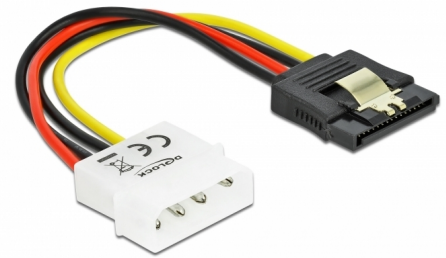

Delock Cable Power SATA HDD > Molex 4 pin male with metal clip – straight

Description

This power cable enables you to convert the interface of the common ATX power supplies into the SATA format for the power supply of SATA drives. The metal clip on the SATA interface provides additional stability.

15 cm

Item no. 60120

EAN: 4043619601202

Country of origin: China

Package: Zip poly bag

Specification

- Power connector for SATA HDD
- Connector: SATA 15 pin > Molex 4 pin straight
- Cable length incl. connector: ca. 15 cm

Package content

- Power cable