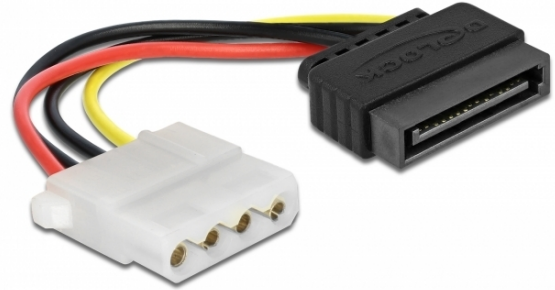

Delock Power Cable SATA 15 pin plug > 4 pin female 12 cm

Description

This power cable enables you to connect a device with 4 pin power connector to a PC power supply with SATA 15 pin interface.

12 cm

Specification

- Connector: 15 pin SATA plug > 4 pin female
- Power connector for 4 pin
- Cable gauge: 18 AWG
- Cable length: ca. 12 cm

Package content

- SATA power cable

Item no. 60115

EAN: 4043619601158

Country of origin: China