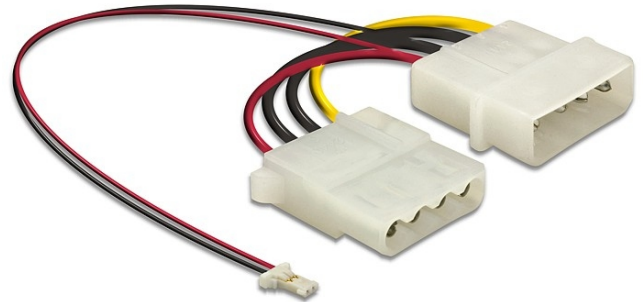

Delock Power cable for SATA DOM

Description

Specification

Item no. 54209

EAN: 4043619542093

Country of origin: Taiwan

Package: Poly bag