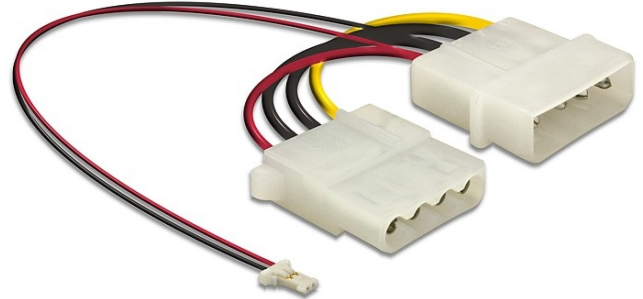

Delock Power cable for SATA DOM

Description

Specification

Item no. 54209

EAN: 4043619542093

Country of origin: Taiwan

Package: • Poly bag