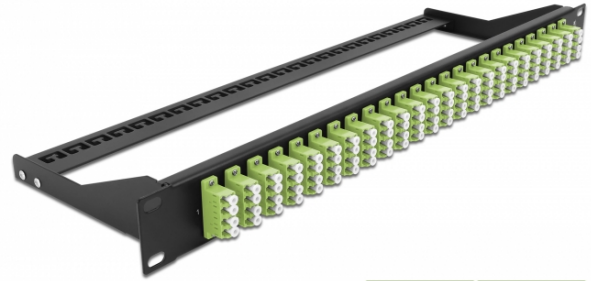

19" Fibre Patch Panel 24 port LC Quad limegreen

Description

This patch panel by Delock can be mounted in a 19" rack. The jacks on the front and rear of the panel provide convenient connections for fibre patch cable.

Specification

- Connectors:
 - 24 x LC Quad female >
 - 24 x LC Quad female
- Colour: limegreen
- For 96 OM5 Multi-mode fibers
- Zirconia ceramic ferrule with protection cap
- For mounting in 19" racks, 1U
- Removable strain relief
- Housing colour: black
- Dimensions (LxWxH): ca. 482.6 x 150.0 x 43.6 mm

Package content

- 19" patch panel

Item no. 43404

EAN: 4043619434046

Country of origin: China

Package: White Box

General	
Mounting type:	19 in
Physical characteristics	
Housing colour:	black
Depth:	150 mm
Width:	482.6 mm
Height:	43.6 mm