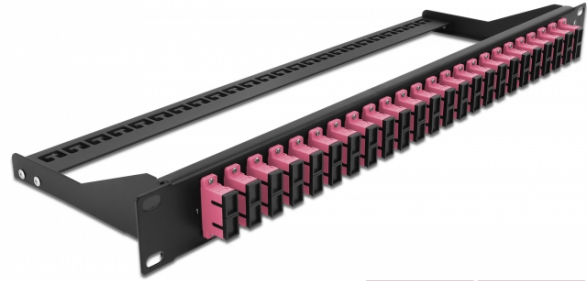

# 19" Fibre Patch Panel 24 port SC Duplex violet

## Description

This patch panel by Delock can be mounted in a 19" rack. The jacks on the front and rear of the panel provide convenient connections for fibre patch cable.

## Specification

- Connectors:
  - 24 x SC Duplex female >
  - 24 x SC Duplex female
- Colour: violet
- For 48 OM4 Multi-mode fibers
- Zirconia ceramic ferrule with protection cap
- For mounting in 19" racks, 1U
- Removable strain relief
- Housing colour: black
- Dimensions (LxWxH): ca. 482.6 x 150.0 x 43.6 mm

## Package content

- 19" patch panel