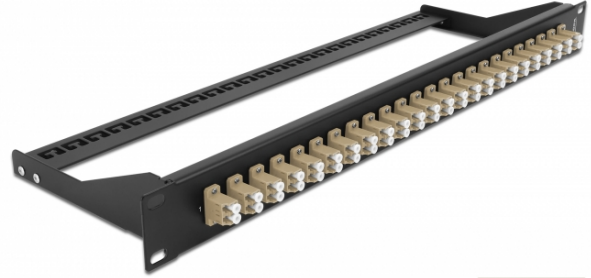

# 19" Fibre Patch Panel 24 port LC Duplex beige

## Description

This patch panel by Delock can be mounted in a 19" rack. The jacks on the front and rear of the panel provide convenient connections for fibre patch cable.

## Specification

- Connectors:
  - 24 x LC Duplex female >
  - 24 x LC Duplex female
- Colour: beige
- For 48 OM2 Multi-mode fibers
- Zirconia ceramic ferrule with protection cap
- For mounting in 19" racks, 1U
- Removable strain relief
- Housing colour: black
- Dimensions (LxWxH): ca. 482.6 x 150.0 x 43.6 mm

## Package content

- 19" patch panel