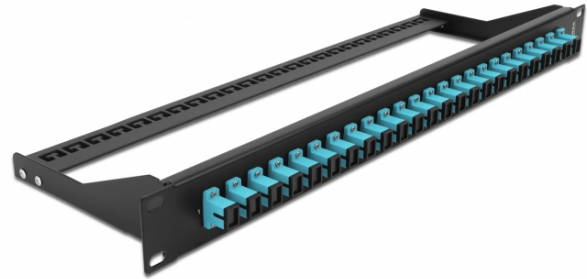

19" Fibre Patch Panel 24 port SC Simplex aqua

Description

This patch panel by Delock can be mounted in a 19" rack. The jacks on the front and rear of the panel provide convenient connections for fibre patch cable.

Specification

- Connectors:
 - 24 x SC Simplex female >
 - 24 x SC Simplex female
- Colour: aqua
- For 24 OM3 Multi-mode fibers
- Zirconia ceramic ferrule with protection cap
- For mounting in 19" racks, 1U
- Removable strain relief
- Housing colour: black
- Dimensions (LxWxH): ca. 482.6 x 150.0 x 43.6 mm

Package content

- 19" patch panel

Item no. 43383

EAN: 4043619433834

Country of origin: China

Package: White Box

General	
Mounting type:	19 in
Physical characteristics	
Housing colour:	black
Depth:	150 mm
Width:	482.6 mm
Height:	43.6 mm