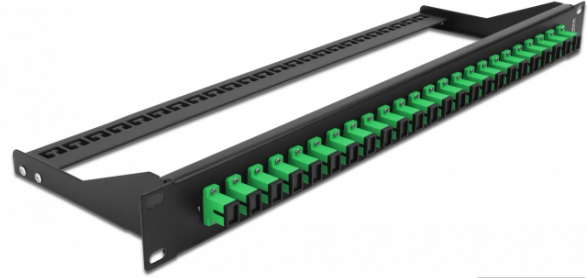

## 19" Fibre Patch Panel 24 port SC Simplex green

### Description

This patch panel by Delock can be mounted in a 19" rack. The jacks on the front and rear of the panel provide convenient connections for fibre patch cable.

### Specification

- Connectors:
  - 24 x SC Simplex female >
  - 24 x SC Simplex female
- Colour: green
- For 24 OS2 Single-mode fibers
- Zirconia ceramic ferrule with protection cap
- For mounting in 19" racks, 1U
- Removable strain relief
- Housing colour: black
- Dimensions (LxWxH): ca. 482.6 x 150.0 x 43.6 mm

### Package content

- 19" patch panel