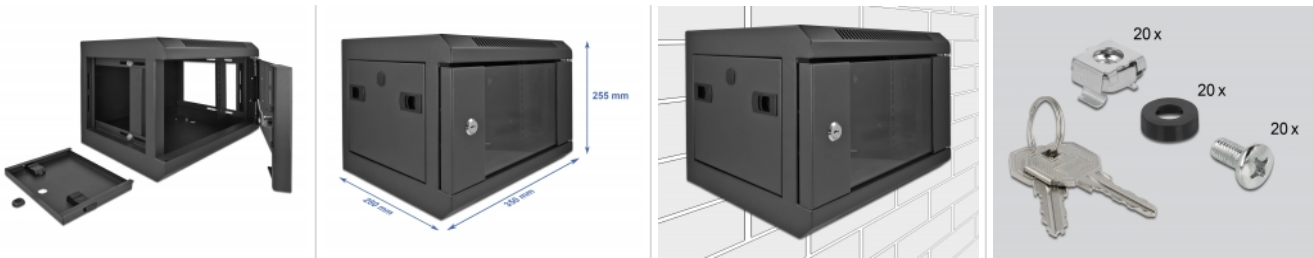

Delock 10" Network Cabinet with glass door 4U black

Description

This network cabinet by Delock can be used for stand or wall mounting and is ideal for the installation of 10" devices e.g. patch panels.

Easy access to the devices

The removable side panels allow an easy and quick access to the installed devices in the rear part of the network cabinet.

Front door lockable with viewing window

The network cabinet can be locked to ensure greater security. The viewing window allows a view of the inside of the network cabinet at all times.

Optimal ventilation system

The integrated ventilation slots on the upper cover plate ensure optimal ventilation of the installed devices.

Specification

- 10" network cabinet for stand or wall mounting, 4U
- 2 profile rails on the front
- Door hinge can be selected variably (left or right)
- Cable bushing possible in floor and at the top, including cover caps
- Front door with safety glass, lockable
- Removable side panels
- Ventilation slots for ventilation
- Mounting depth: max. 240 mm
- Load capacity: max. 40 kg
- Weight: ca. 6 kg
- Colour: black
- Material: metal
- Dimensions (LxWxH): ca. 350 x 280 x 255 mm

Item no. 43379

EAN: 4043619433797

Country of origin: China

Package: Box

Package content

- Network cabinet
- 2 x keys
- 20 x screw M6
- 20 x washer
- 20 x caged nut

Images

General	
Mounting type:	10 in Wall mounting
Physical characteristics	
Material:	metal
Length:	350 mm
Width:	280 mm
Height:	250 mm
Colour:	black