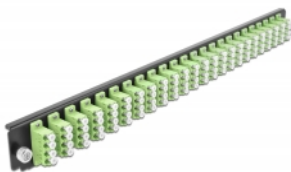

Delock 19" Splice Box Front Panel 24 port LC Quad limegreen

Description

This front panel by Delock can be mounted in a 19" splice box by Delock.

Specification

- Connectors:
24 x LC Quad female >
24 x LC Quad female
- Colour: limegreen
- For 96 OM5 Multi-mode fibers
- Zirconia ceramic ferrule with protection cap
- For mounting in 19" splice box, 1U
- Housing colour: black
- Dimensions (LxWxH): ca. 482.6 x 44.0 x 44.0 mm

System requirements

- Delock 19" Fiber Optic Splice Box 43350

Package content

- 19" splice box front panel

Item no. 43374

EAN: 4043619433742

Country of origin: China

Package: White Box

Images

General	
Mounting type:	19 in
Physical characteristics	
Housing colour:	black
Depth:	44 mm
Width:	482.6 mm
Height:	44 mm