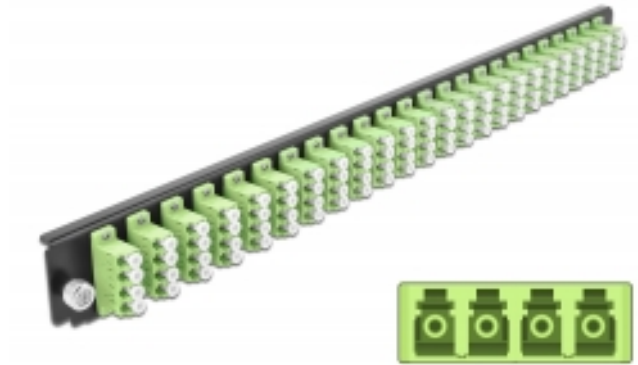

Delock 19" Splice Box Front Panel 24 port LC Quad limegreen

Description

This front panel by Delock can be mounted in a 19" splice box by Delock.

Specification

- Connectors:
24 x LC Quad female >
24 x LC Quad female
- Colour: limegreen
- For 96 OM5 Multi-mode fibers
- Zirconia ceramic ferrule with protection cap
- For mounting in 19" splice box, 1U
- Housing colour: black
- Dimensions (LxWxH): ca. 482.6 x 44.0 x 44.0 mm

System requirements

- Delock 19" Fiber Optic Splice Box 43350

Package content

- 19" splice box front panel

Item no. 43374

EAN: 4043619433742

Country of origin: China

Package: White Box

Images

General	
Mounting type:	19 in
Physical characteristics	
Housing colour:	black
Depth:	44 mm
Width:	482.6 mm
Height:	44 mm