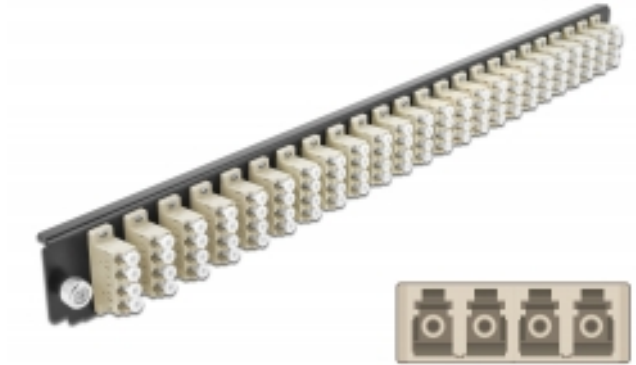

Delock 19" Splice Box Front Panel 24 port LC Quad beige

Description

This front panel by Delock can be mounted in a 19" splice box by Delock.

Specification

- Connectors:
24 x LC Quad female >
24 x LC Quad female
- Colour: beige
- For 96 OM2 Multi-mode fibers
- Zirconia ceramic ferrule with protection cap
- For mounting in 19" splice box, 1U
- Housing colour: black
- Dimensions (LxWxH): ca. 482.6 x 44.0 x 44.0 mm

System requirements

- Delock 19" Fiber Optic Splice Box 43350

Package content

- 19" splice box front panel

Item no. 43371

EAN: 4043619433711

Country of origin: China

Package: White Box

Images

General	
Mounting type:	19 in
Physical characteristics	
Housing colour:	black
Depth:	44 mm
Width:	482.6 mm
Height:	44 mm